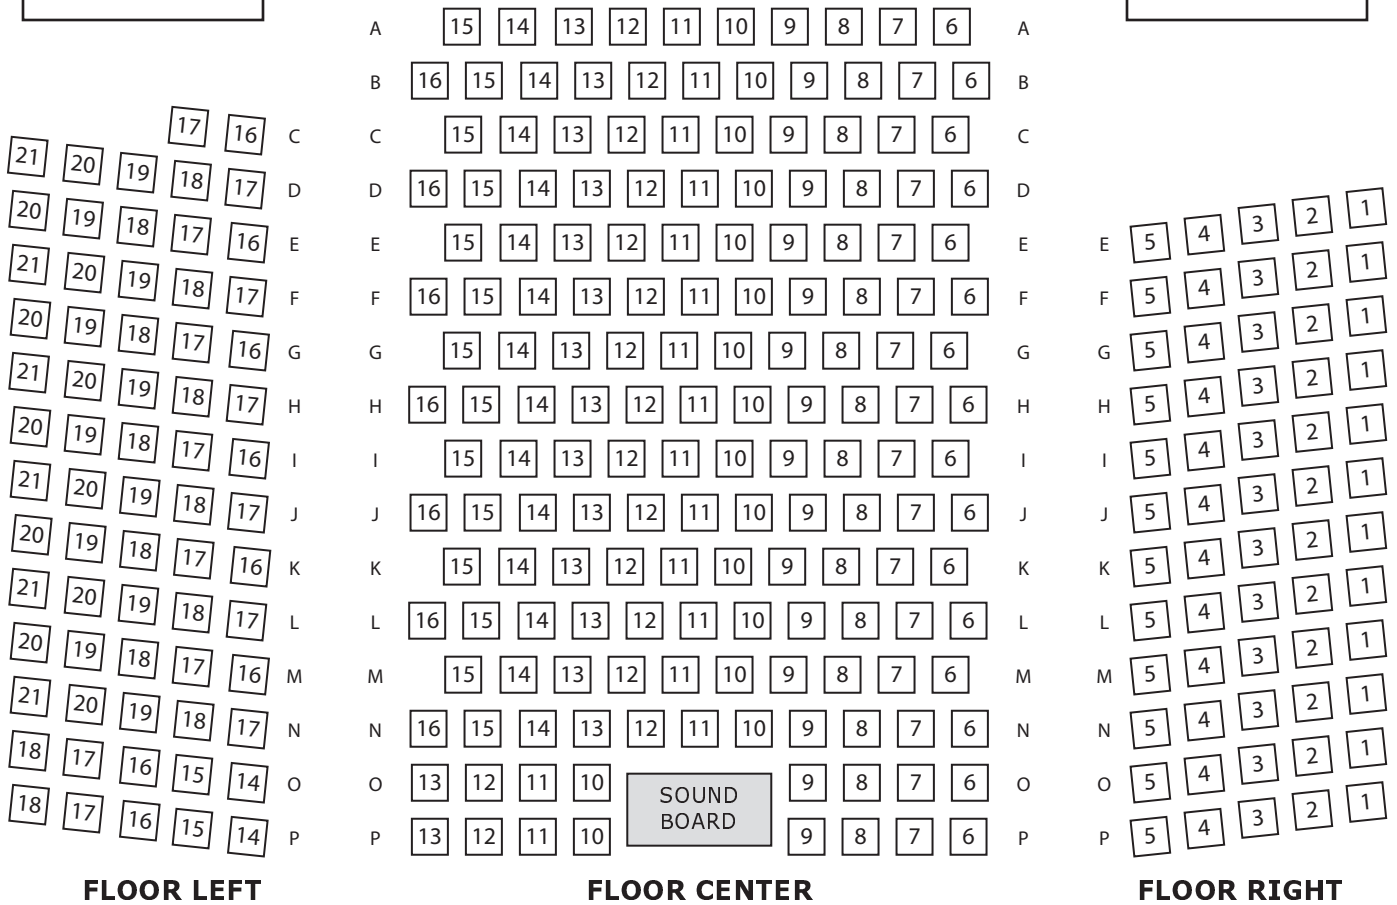

The Mary Lane Rice Hall at
The Sunrise Theater
 250 NW Broad Street • Southern Pines, NC 28387

FLOOR LEFT

FLOOR CENTER

FLOOR RIGHT

BALCONY